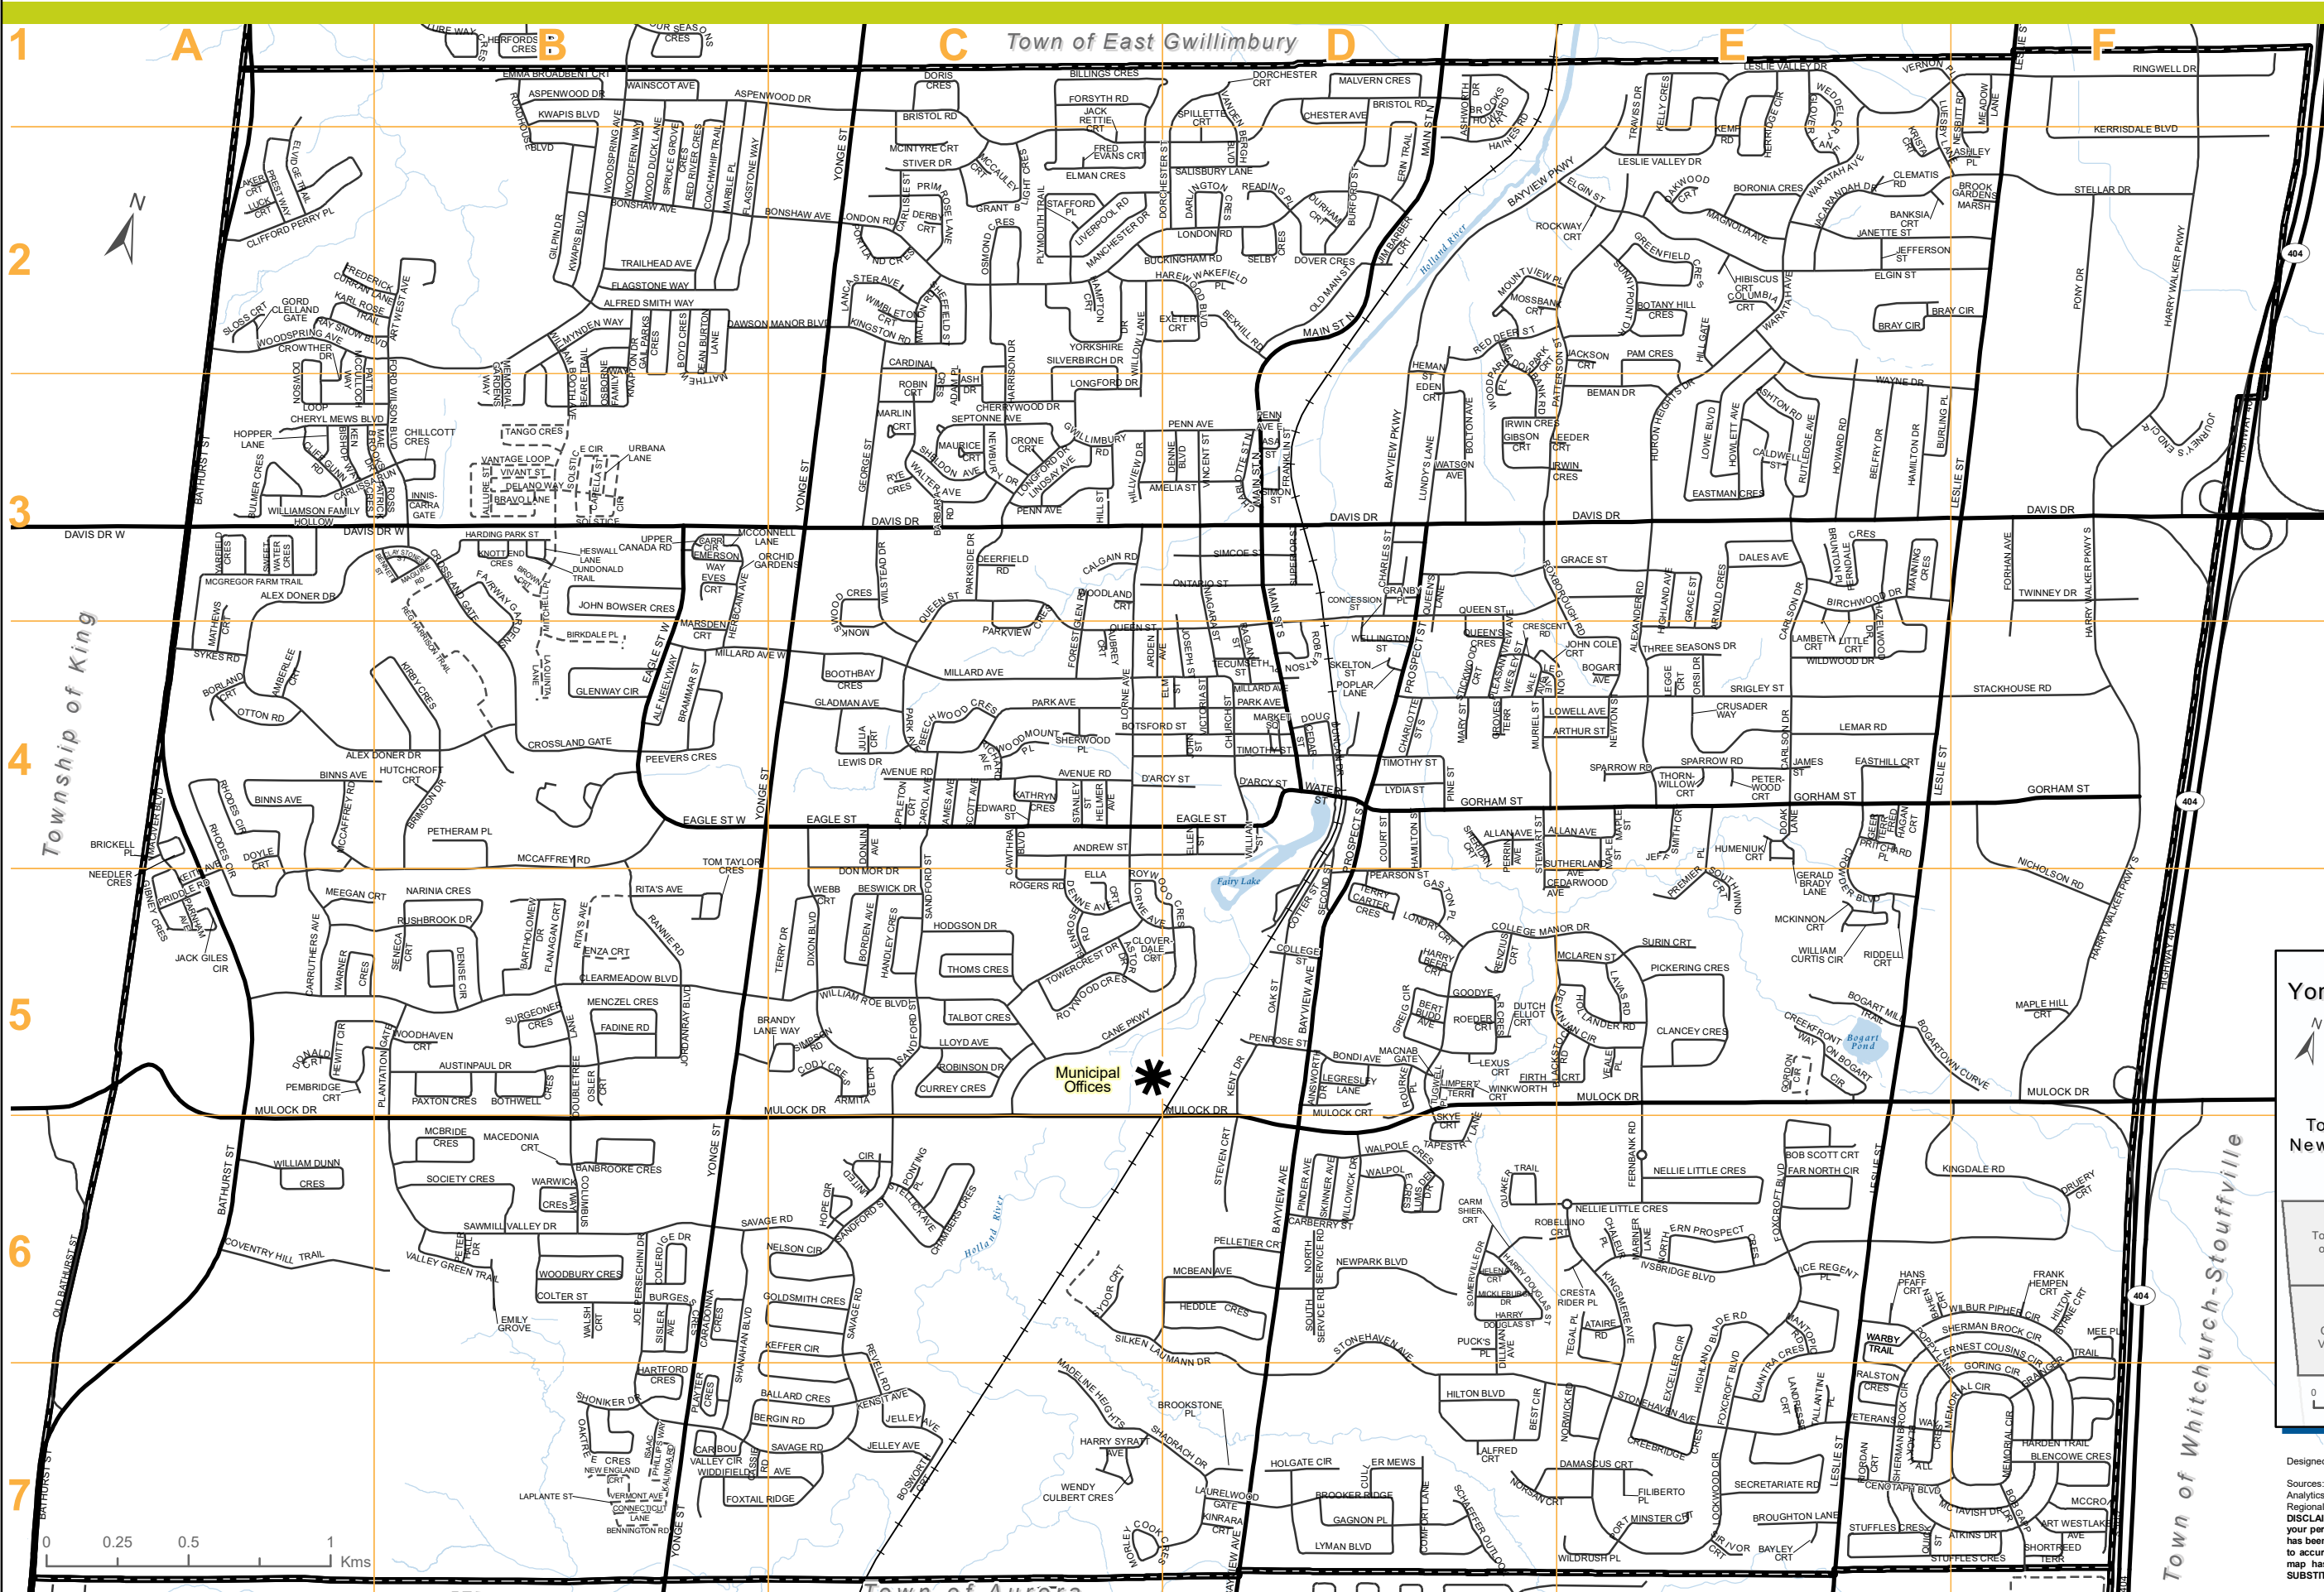

Town of Newmarket Streets