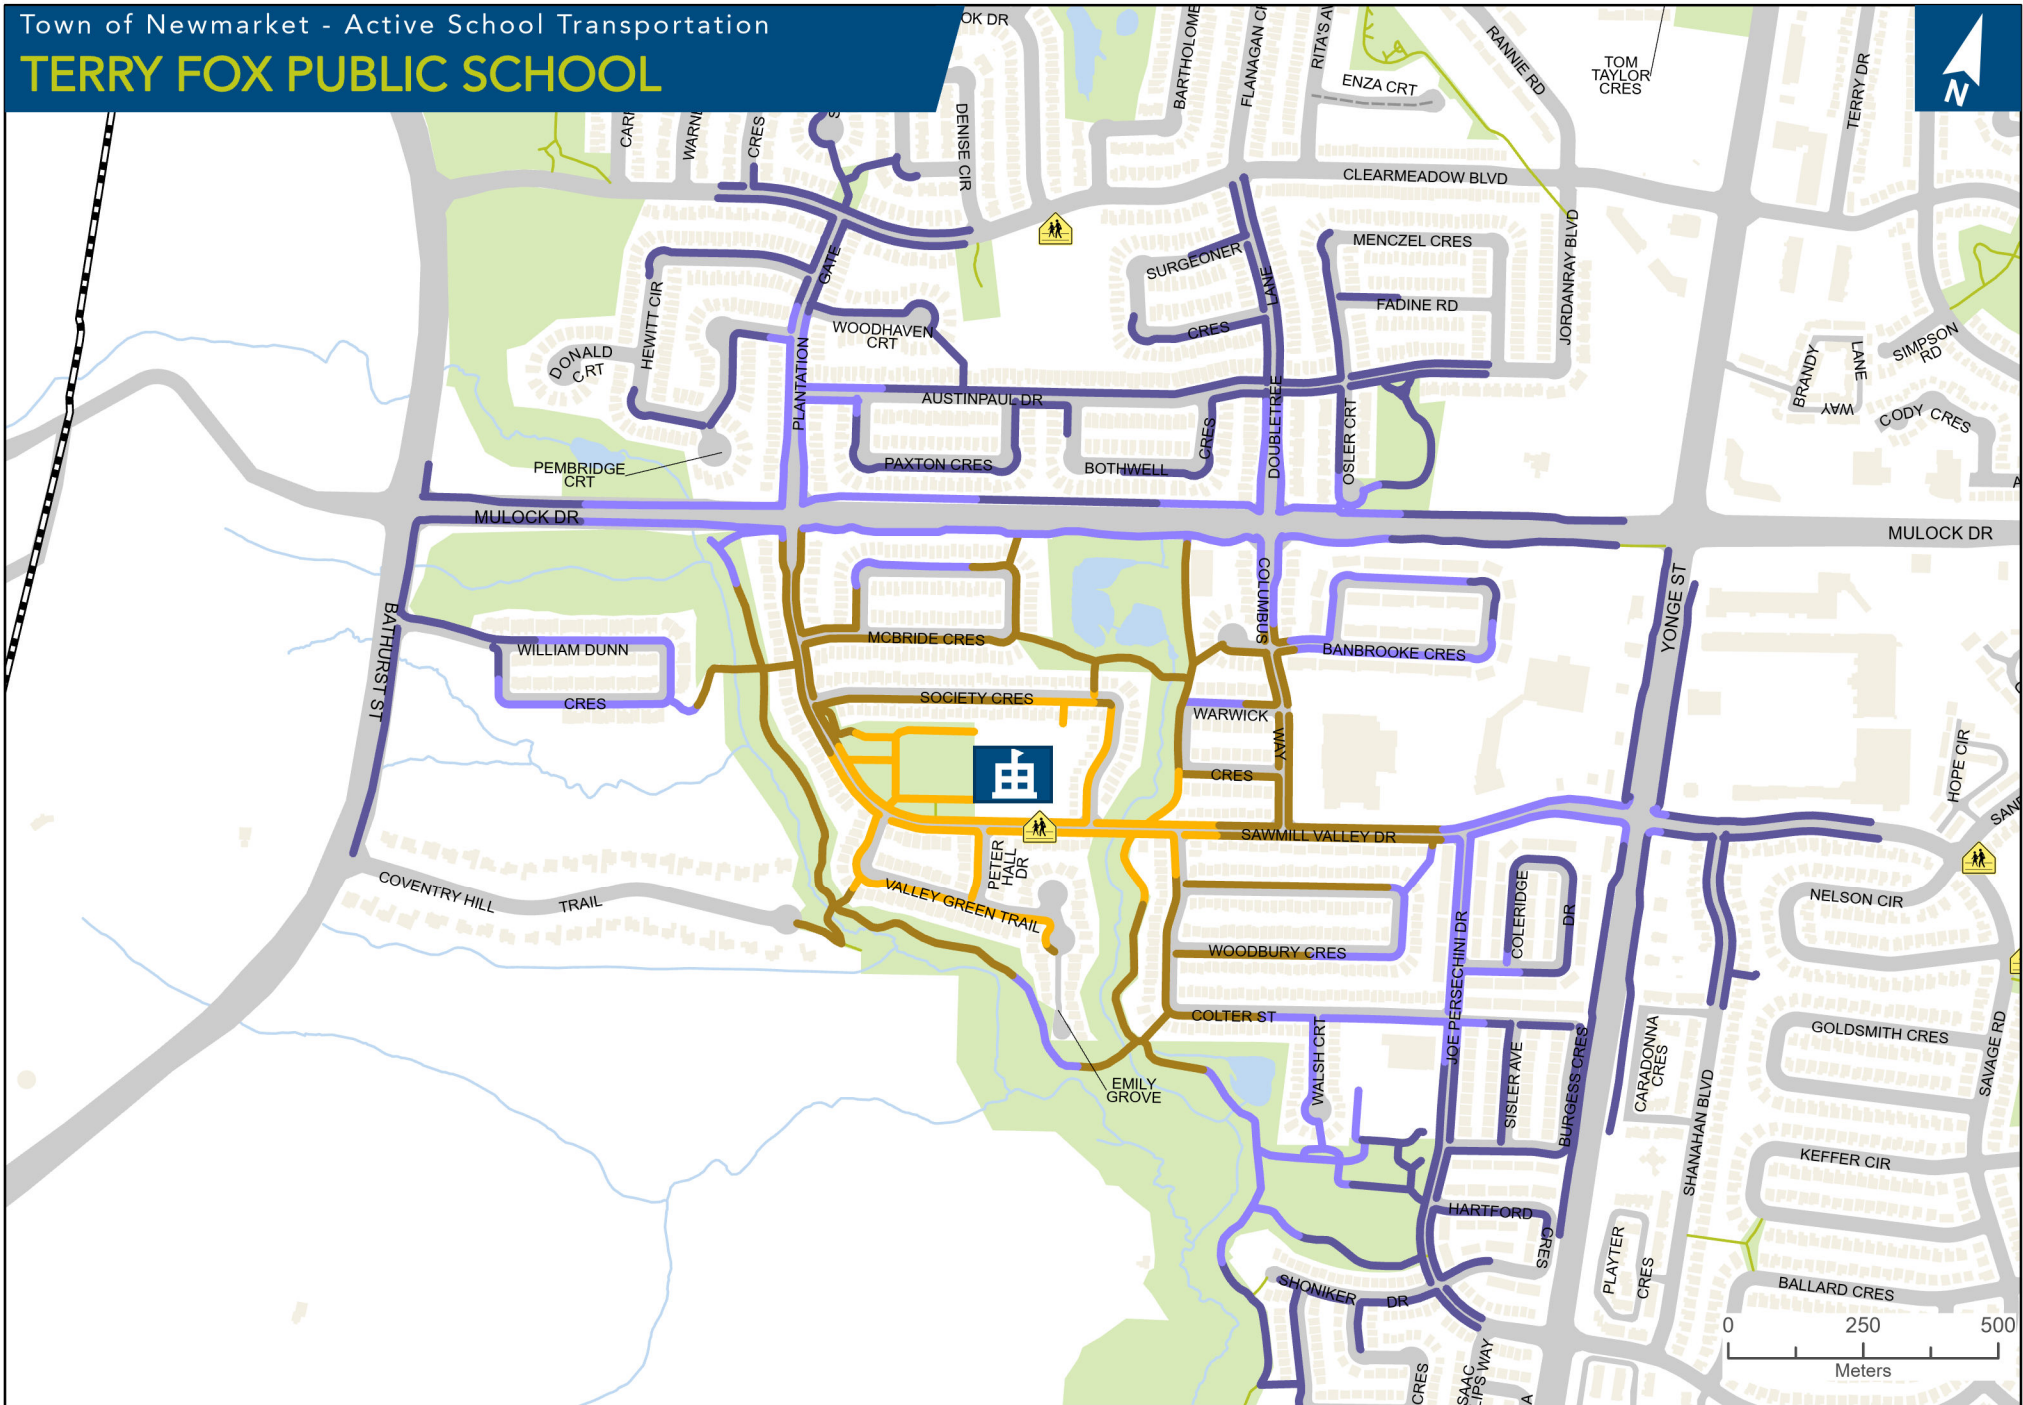

TERRY FOX PUBLIC SCHOOL

Legend	0 - 5	10 - 15	Elementary School	Future road	Trail	Watercourse	Building
	5 - 10	15 - 20	Crossing guard	Railway	Park	Waterbody	Municipal boundary

Designed & Produced by
Information Technology - GIS.
Printed: September, 2021