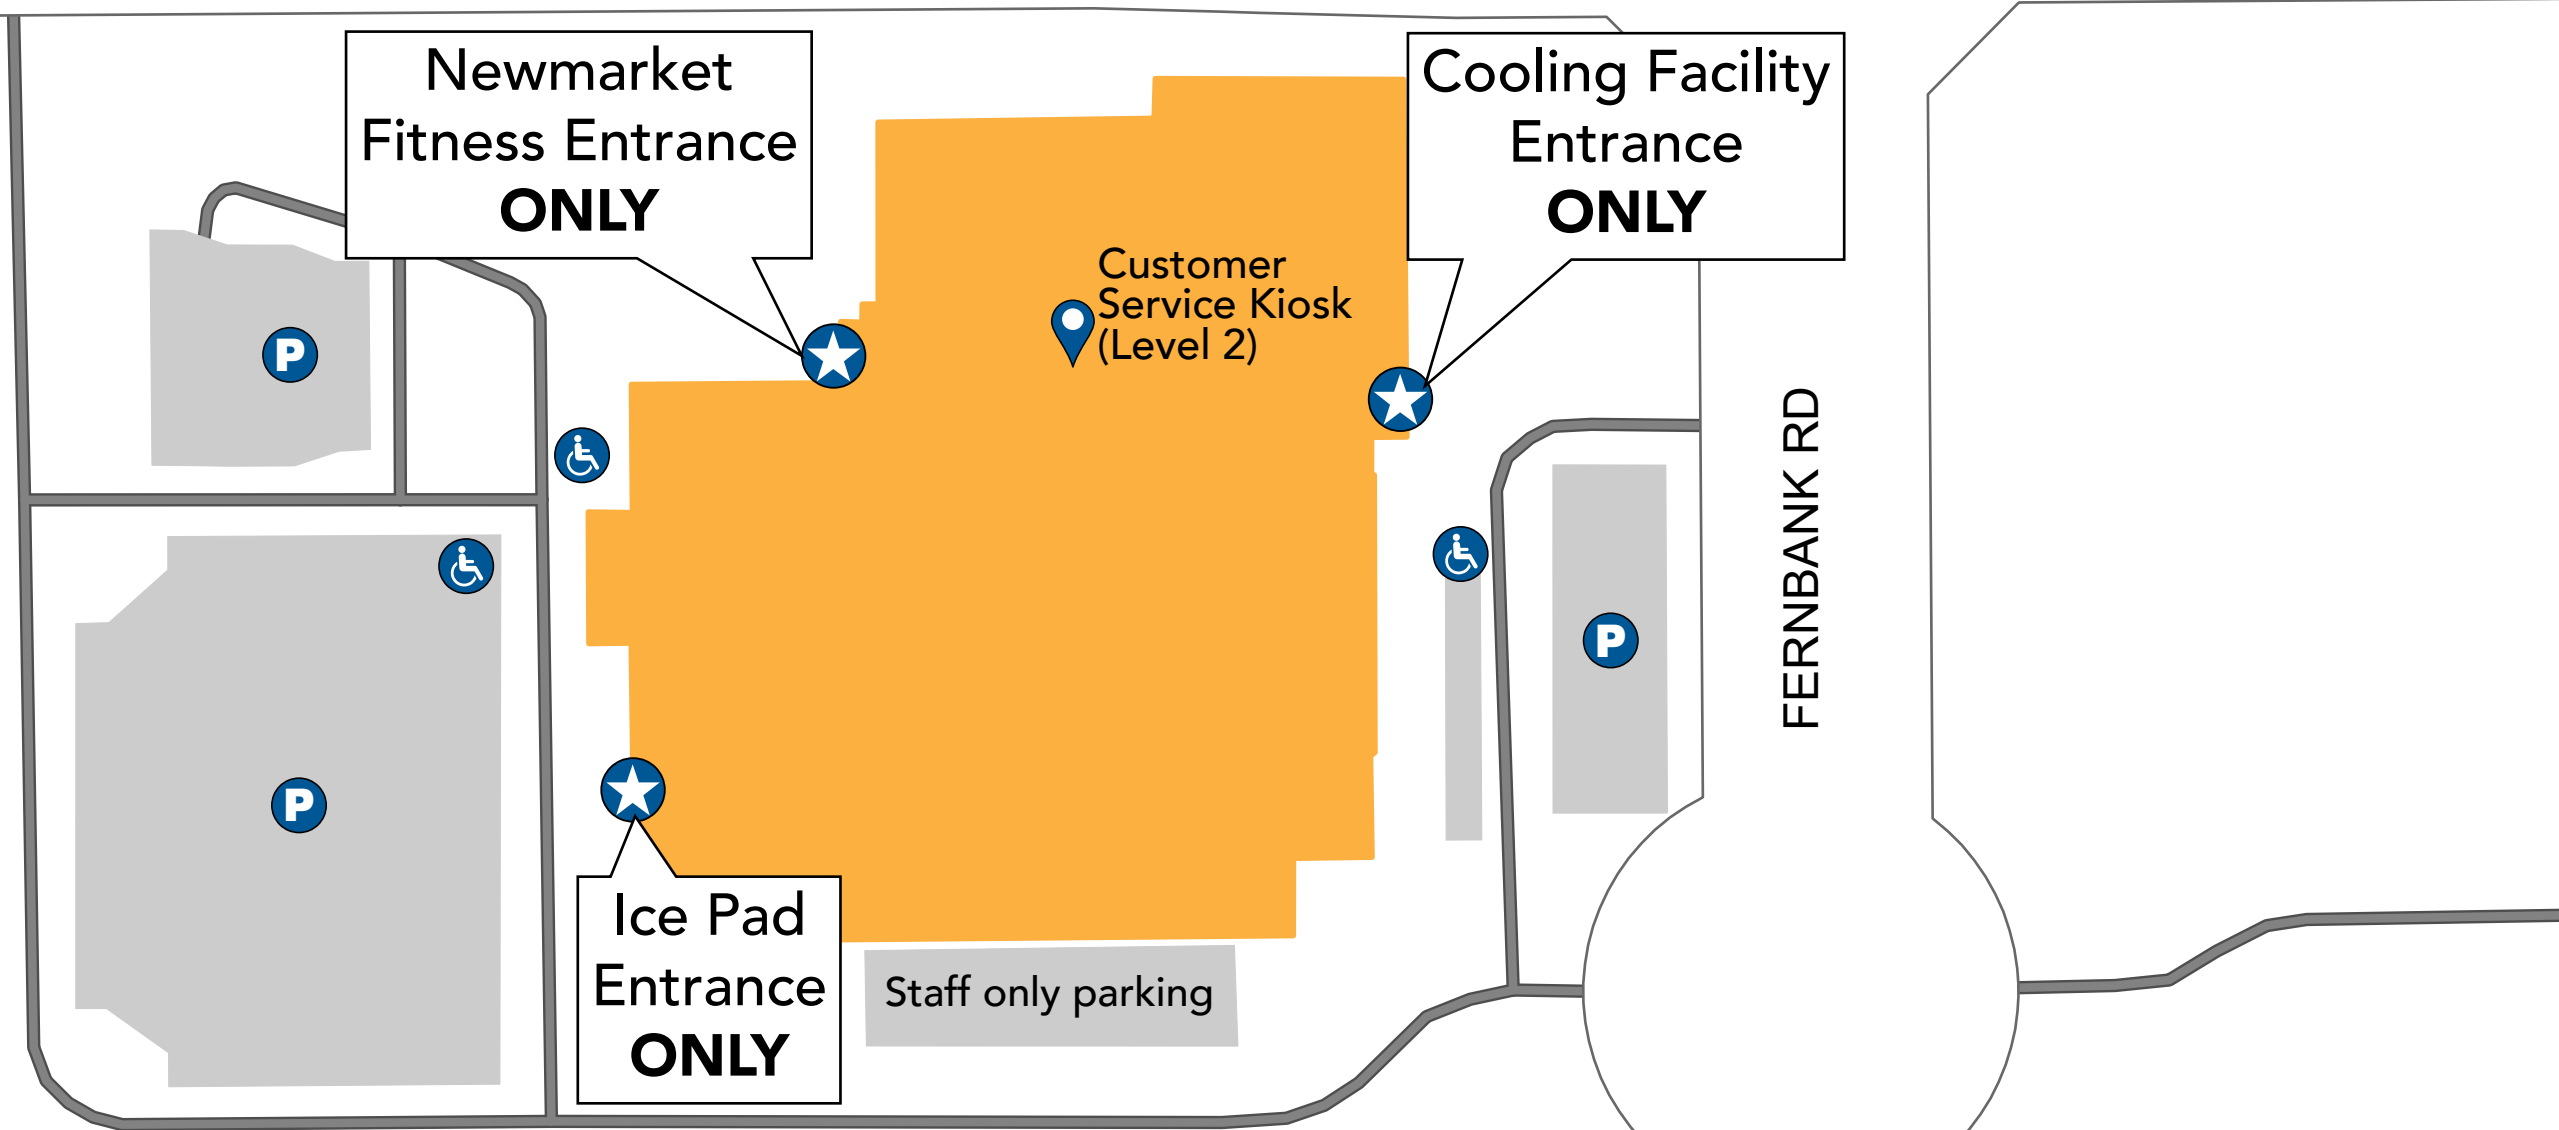

Magna Centre

800 Mulock Drive

←
To Bayview Avenue

MULOCK DR

→
To Leslie Street
and Highway 404

- Entrance
- Accessible parking (Permit holders only)
- Customer Service Kiosk
- Laneway
- Parking lot