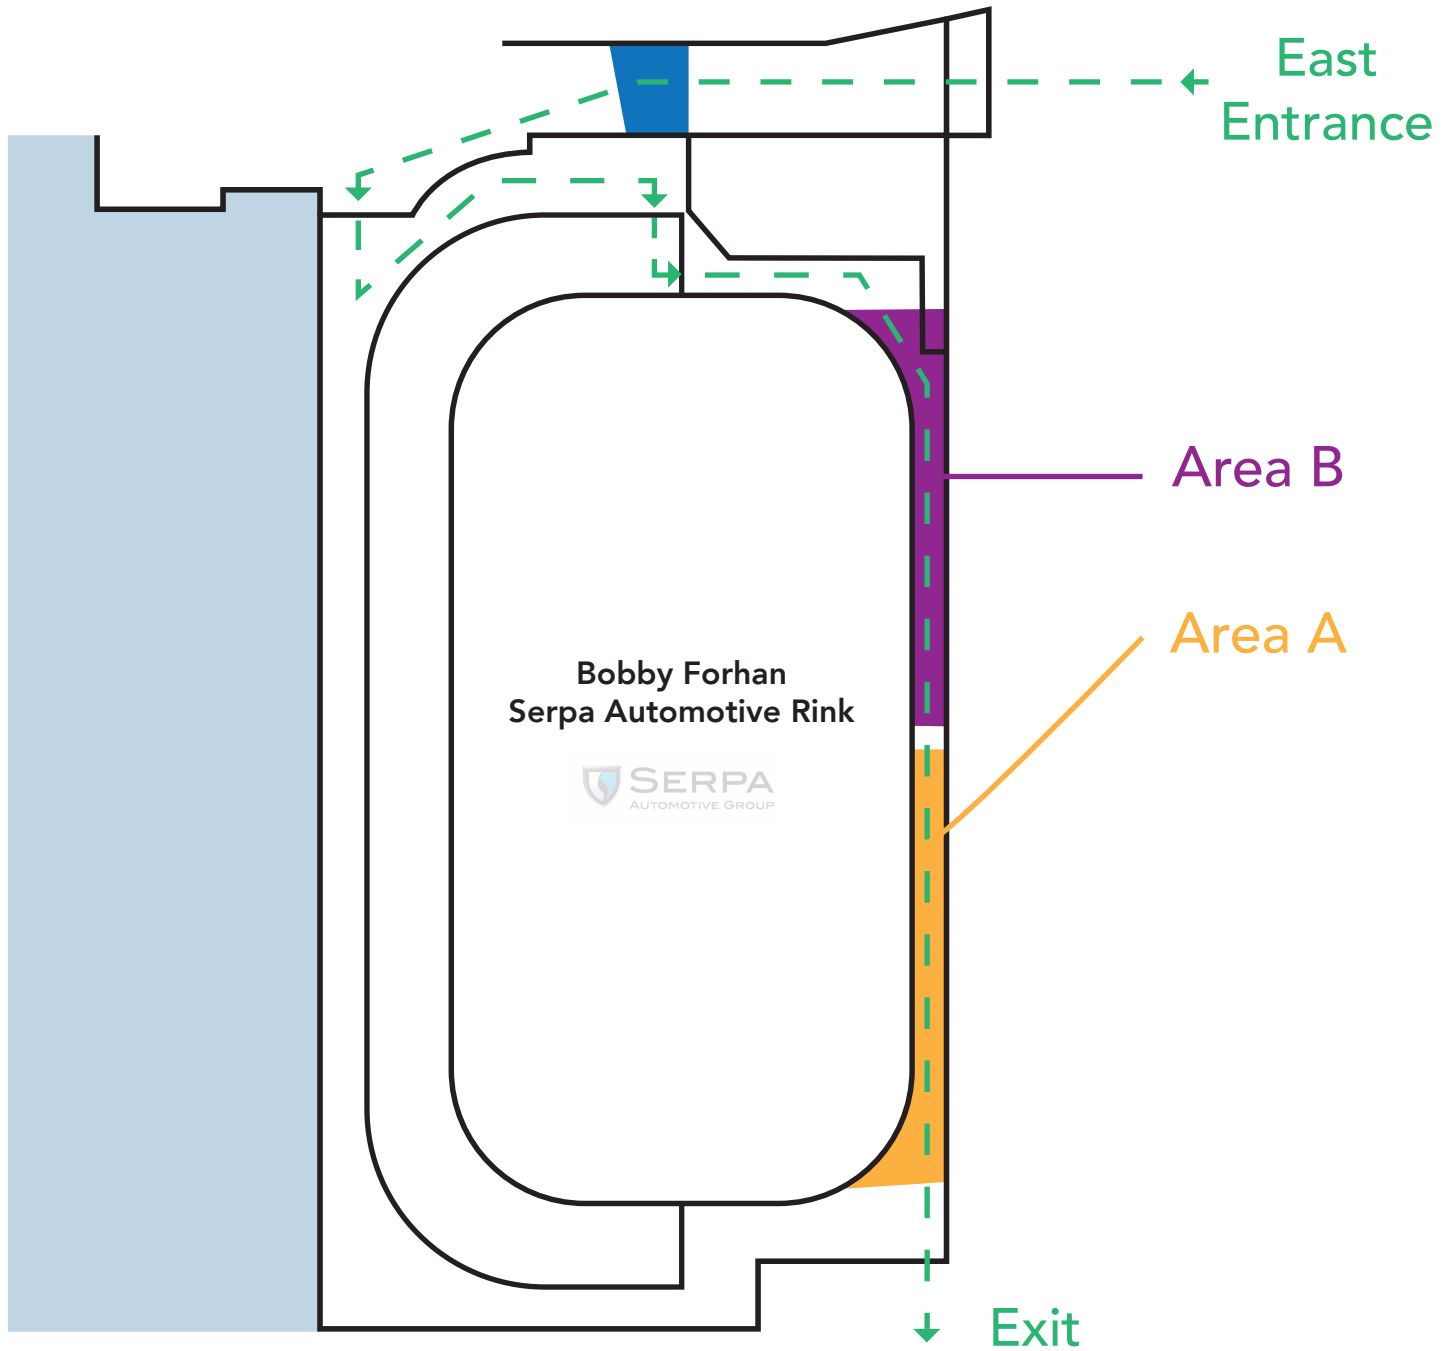

# Magna Centre Bobby Forhan - Serpa Automotive Rink Map

- Closed Off
- Area A
- Screening Area
- Area B
- Walk Way